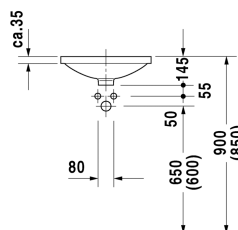

Architec Vanity basin # 0319420000

| < Ø 420 mm > |

Vanity basin	Dimension	Weight	Order number
undercounter basin, without overflow, without tap platform, underneath glazed, fixings for installation in wooden consoles included, Ø 420 mm			
Colors			
00 White Alpin			
Variant			
☒	Ø 420 mm	5.600 kilogram	0319420000
Infobox			
Measurements of undercounter models represent interior measurements			
Sanitary ceramics with the special WonderGliss surface finish will remain clean and attractive-looking for a long time to come. When ordering WonderGliss please add a "1" as eleventh digit to the model number.			
Accessory			
Fixing for stone countertops, (with the exception of # 046651)		0.200 kilogram	005028
Slotted waste for washbasins without overflow	75 mm	0.400 kilogram	005038

All drawings contain the necessary measurements which are subject to standard tolerances. They are stated in mm and are non-binding. Exact measurements, in particular for customised installation scenarios, can only be taken from the finished ceramic piece.