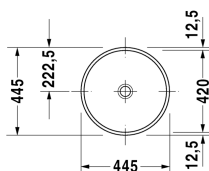

Architec Vanity basin # 0319420000

| < Ø 420 mm > |

Vanity basin	Dimension	Weight	Order number
undercounter basin, without overflow, without tap platform, underneath glazed, fixings for installation in wooden consoles included, Ø 420 mm			
Colors			
00 White Alpin			
Variant			
☒	Ø 420 mm	5.600 kilogram	0319420000
Infobox			
Measurements of undercounter models represent interior measurements			
Sanitary ceramics with the special WonderGliss surface finish will remain clean and attractive-looking for a long time to come. When ordering WonderGliss please add a "1" as eleventh digit to the model number.			
Accessory			
Fixing for stone countertops, (with the exception of # 046651)		0.200 kilogram	005028
Slotted waste for washbasins without overflow	75 mm	0.400 kilogram	005038

All drawings contain the necessary measurements which are subject to standard tolerances. They are stated in mm and are non-binding. Exact measurements, in particular for customised installation scenarios, can only be taken from the finished ceramic piece.